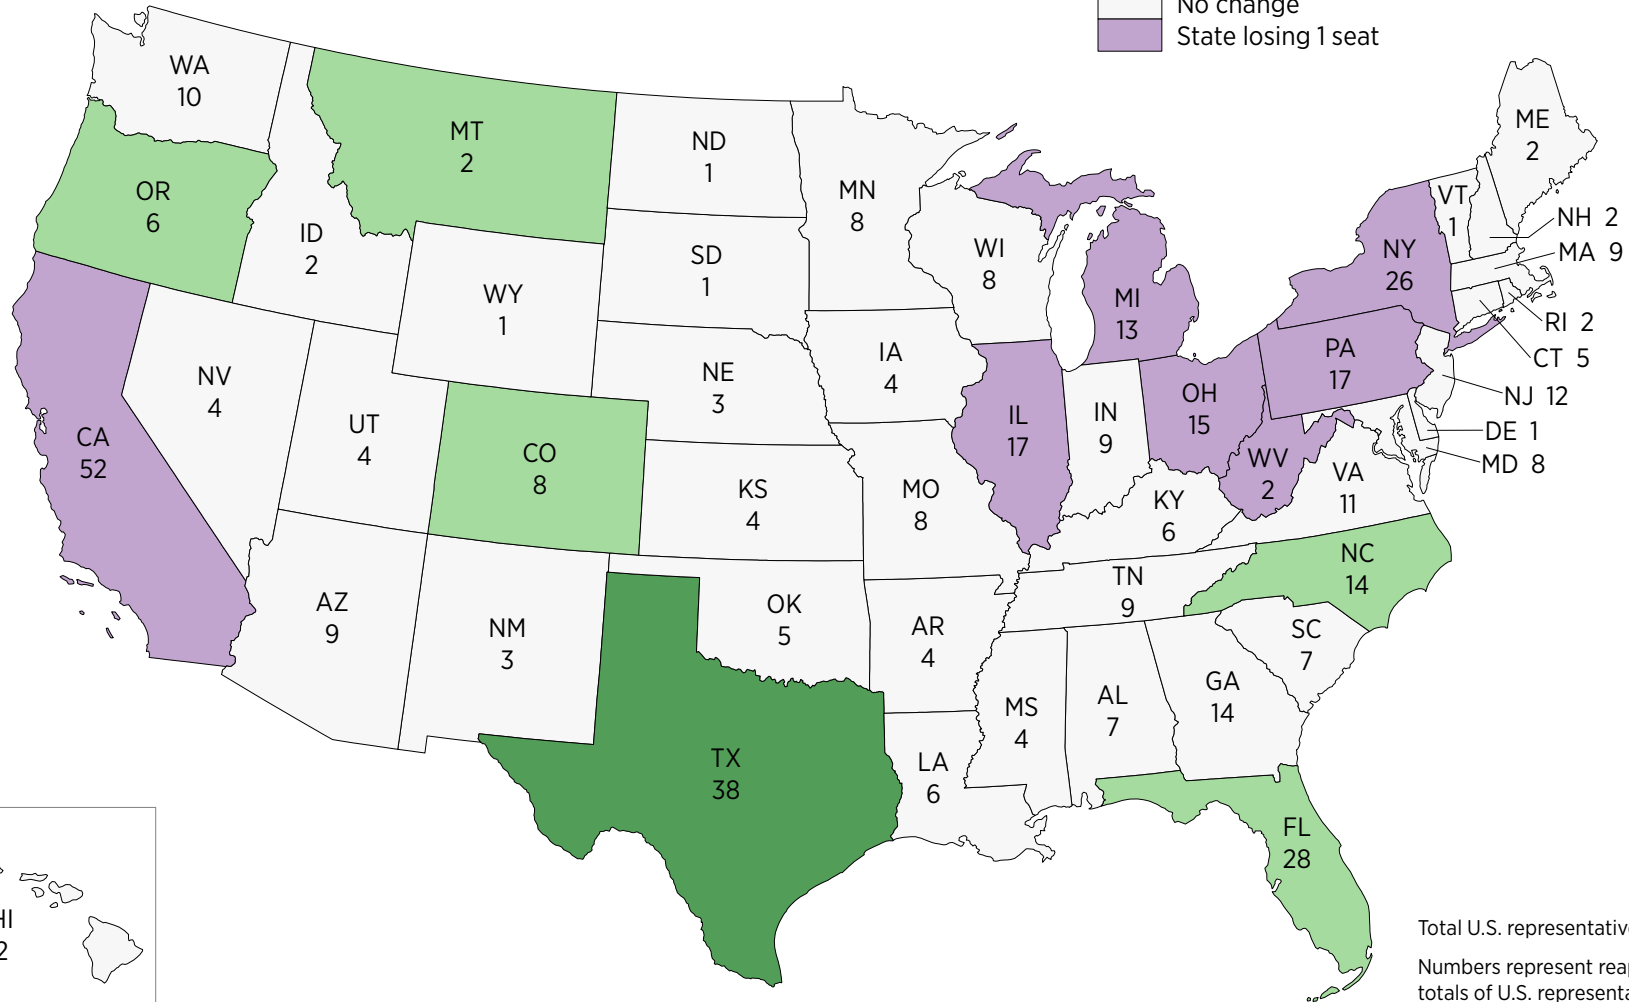

# Apportionment of the U.S. House of Representatives Based on the 2020 Census

### Change from 2010 to 2020

Total U.S. representatives: 435  
Numbers represent reapportioned totals of U.S. representatives.